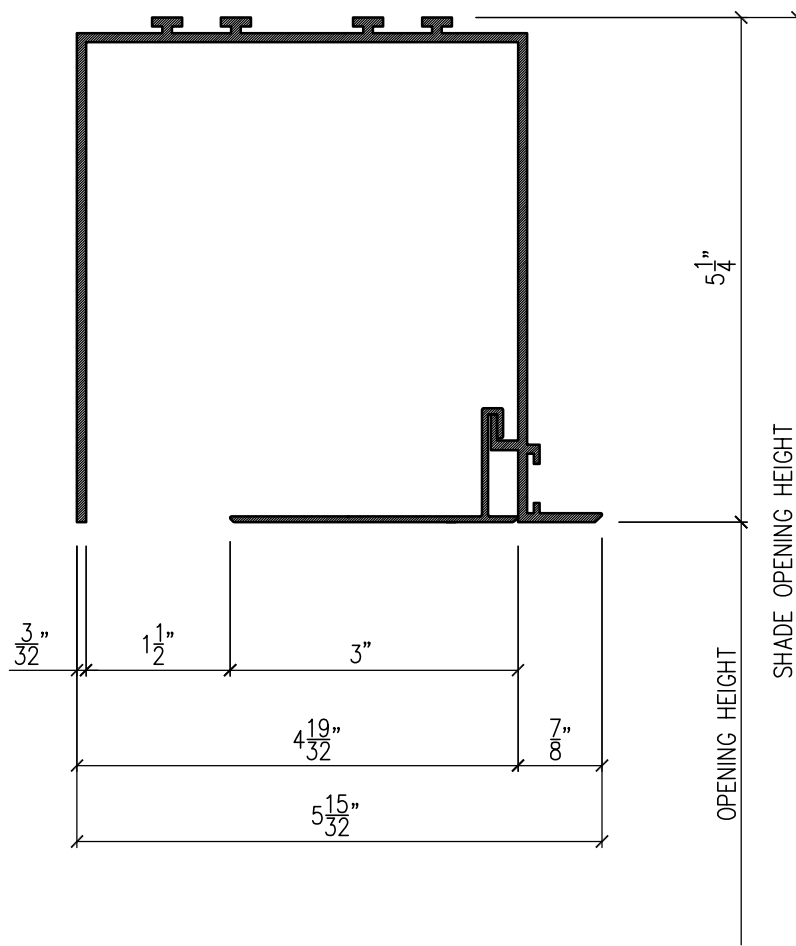

MechoShade Special Details

4124 POCKET

SCALE: 1/2 FULL SIZE