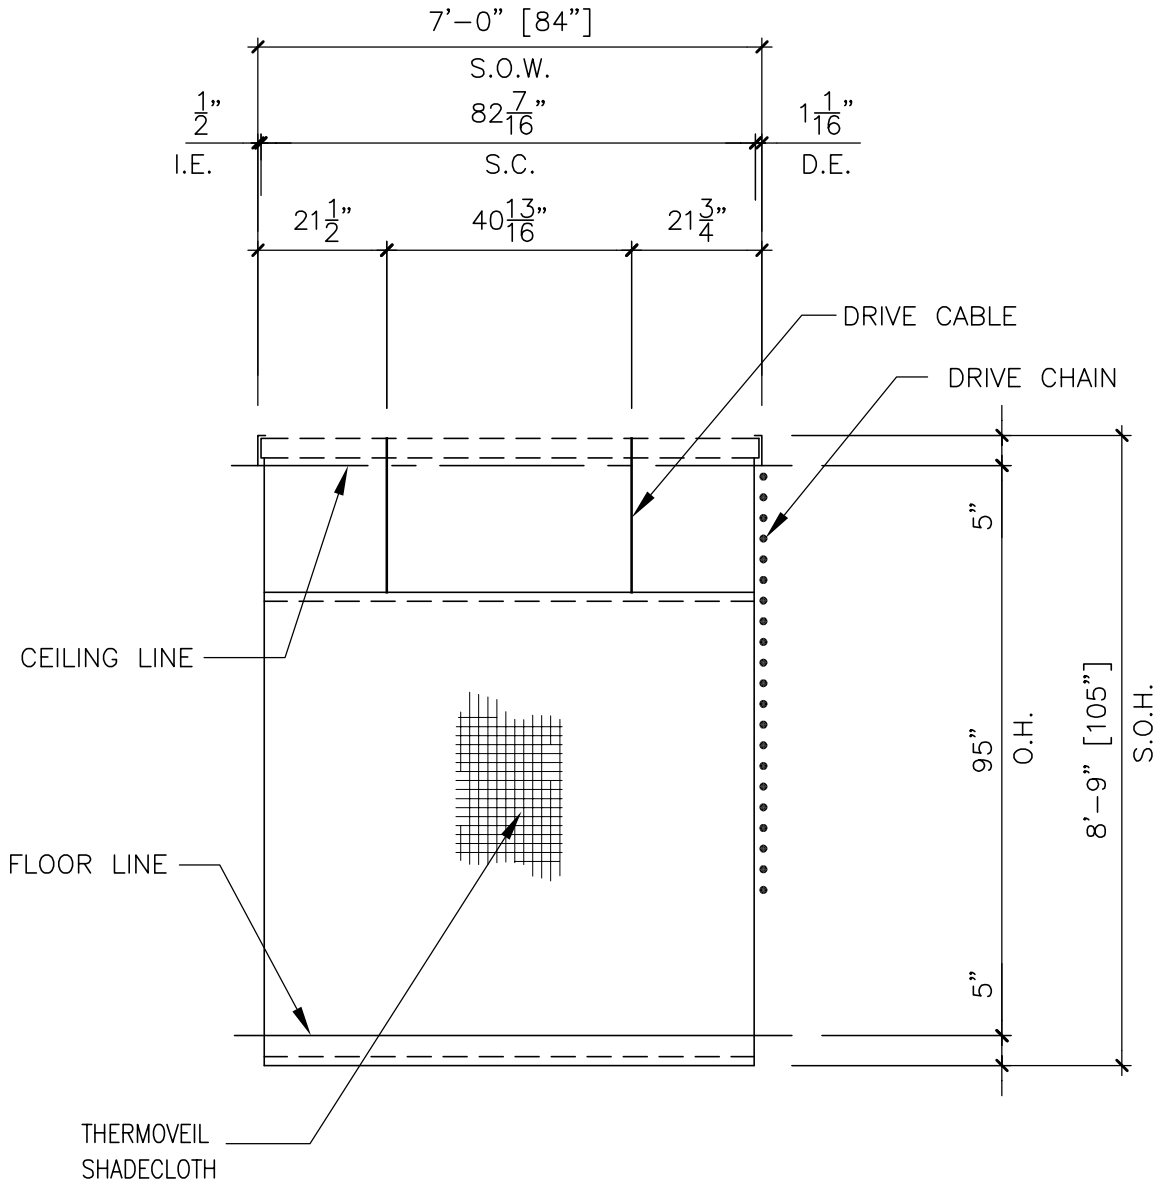

## INTERIOR ELEVATION

SCALE: 3/8" = 1'-0"

MechoShade Systems, Inc.  
 42-03 35th Street, Long Island City, NY 11101  
 Telephone: 718-729-2020  
 Fax: 718-729-2941 / 800-899-8081  
 Internet: <http://www.mechoshade.com>

**TWO TUBE MECO 5 MANUAL  
 BOTTOM-UP SHADE**  
 INSTALLED IN POCKETS BELLOW FLOOR AND  
 ABOVE CEILING  
 Drawing # 1 of 3