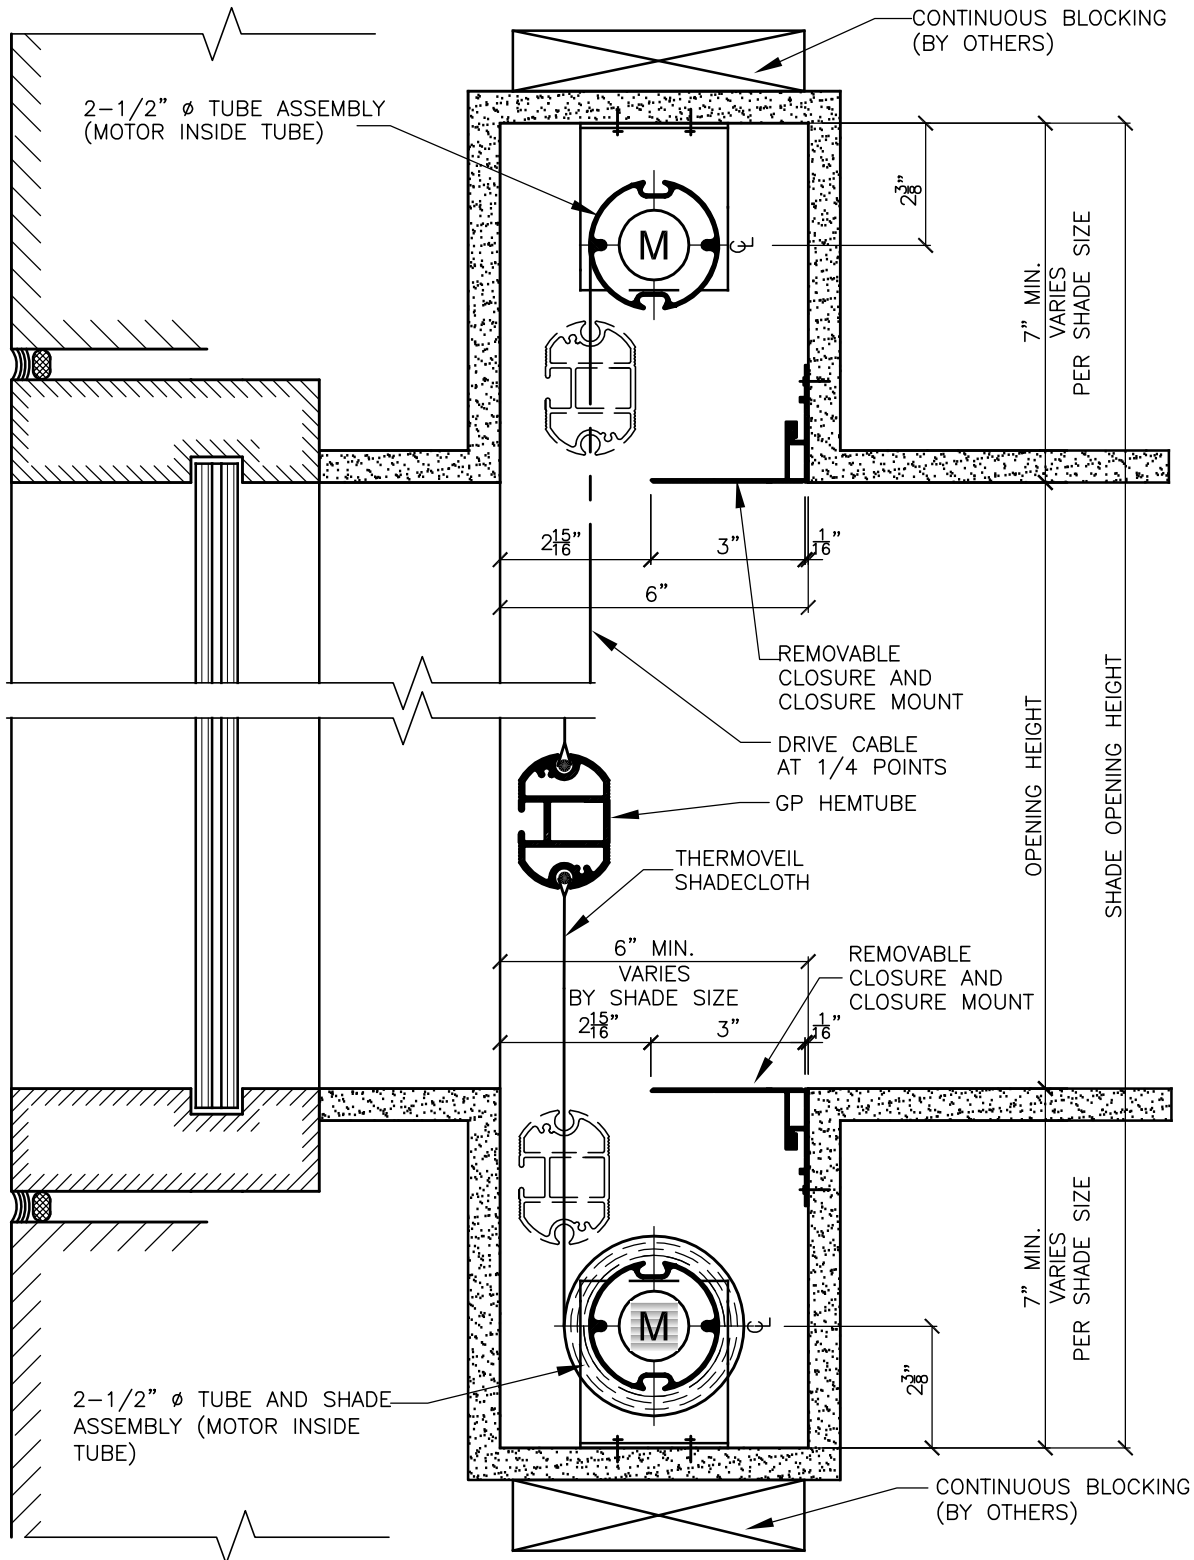

MechoShade Special Details

SECTION

SCALE: 3" = 1'-0"

MechoShade Systems, Inc.
 42-03 35th Street, Long Island City, NY 11101
 Telephone: 718-729-2020
 Fax: 718-729-2941 / 800-899-8081
 Internet: <http://www.mechoshade.com>

ELECTRO BOTTOM-UP SHADE
 TOP AND BOTTOM MOTOR TUBES RECESSED

Drawing # 1 of 5