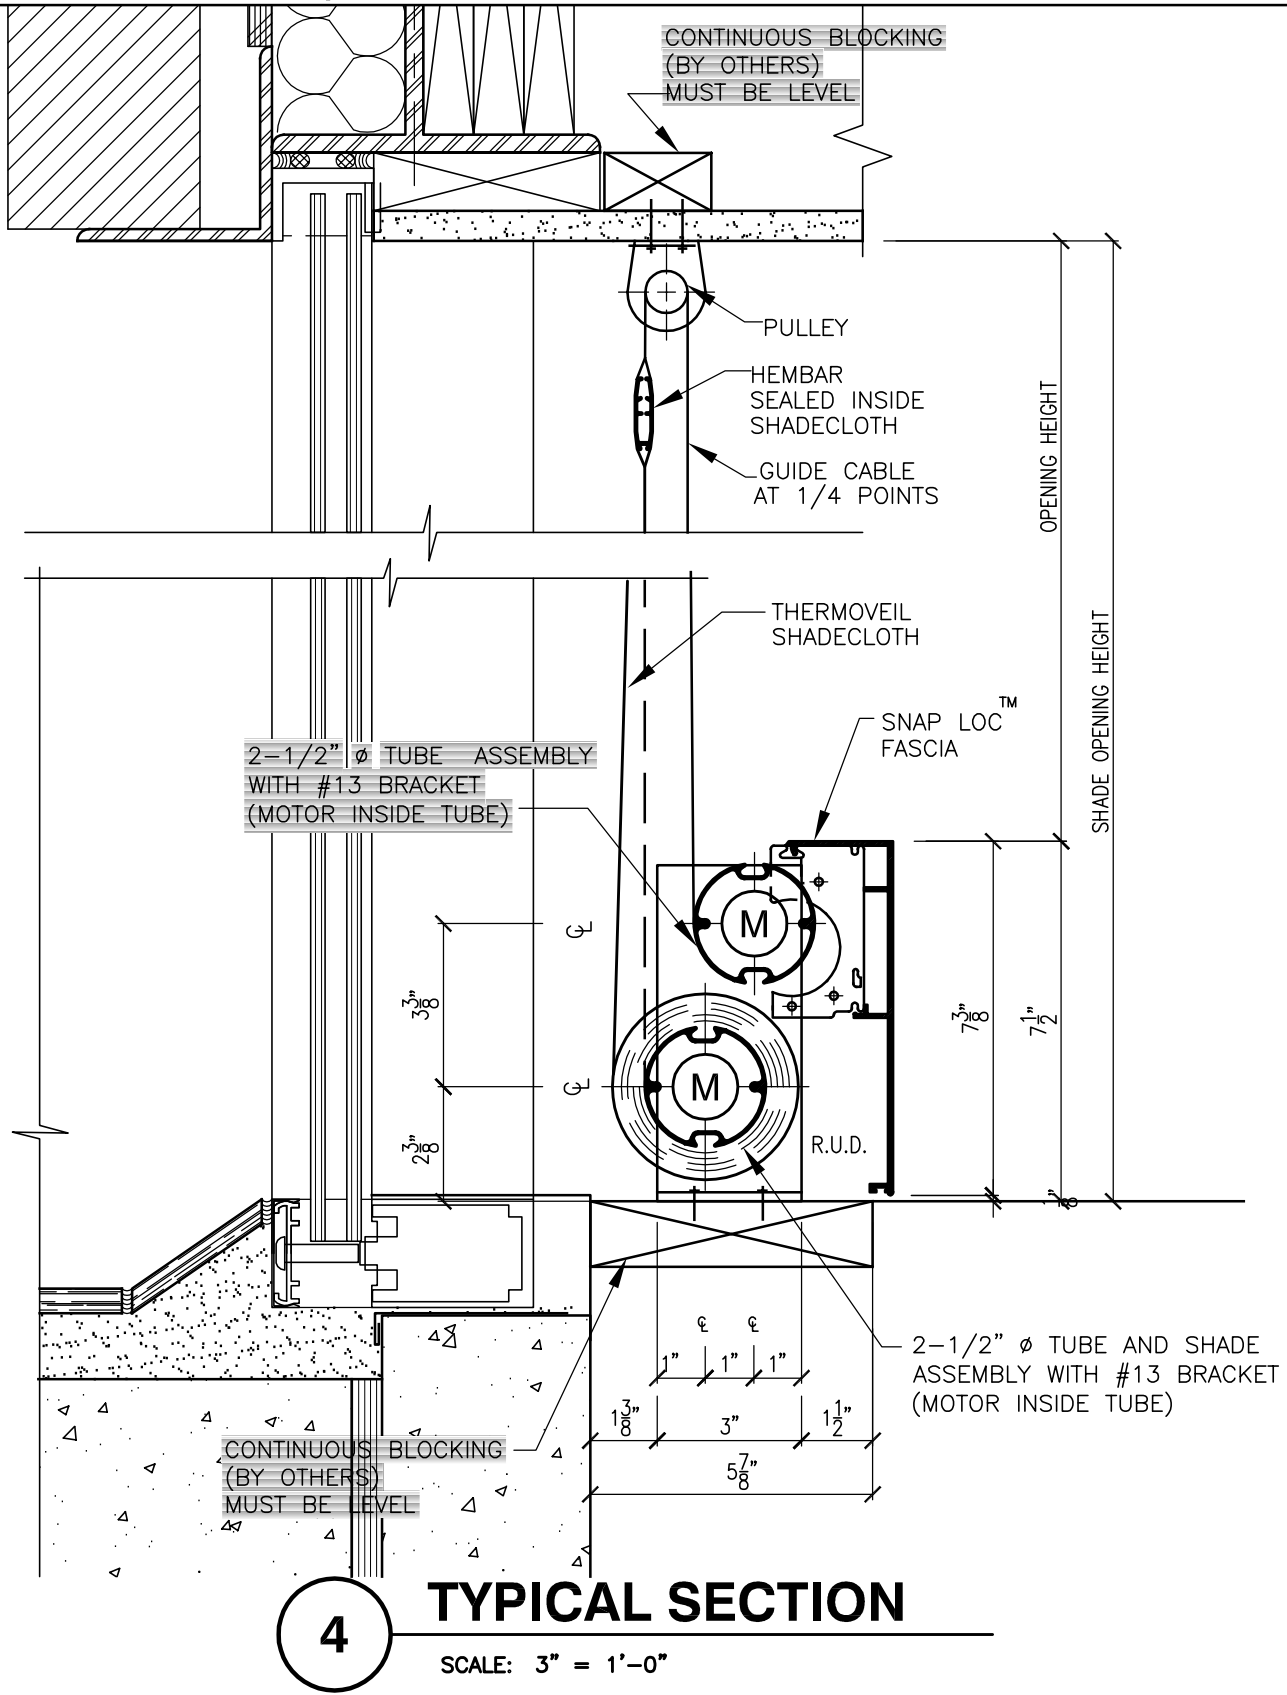

MechoShade Special Details

MechoShade Systems, Inc.
42-03 35th Street, Long Island City, NY 11101
Telephone: 718-729-2020
Fax: 718-729-2941 / 800-899-8081
Internet: <http://www.mechoshade.com>

ELECTRO BOTTOM-UP SHADE

TWO (2) TUBES AT BOTTOM FLOOR MOUNT WITH
EXTENDED FASCIA AND PULLEY AT TOP

Drawing # 4 of 5